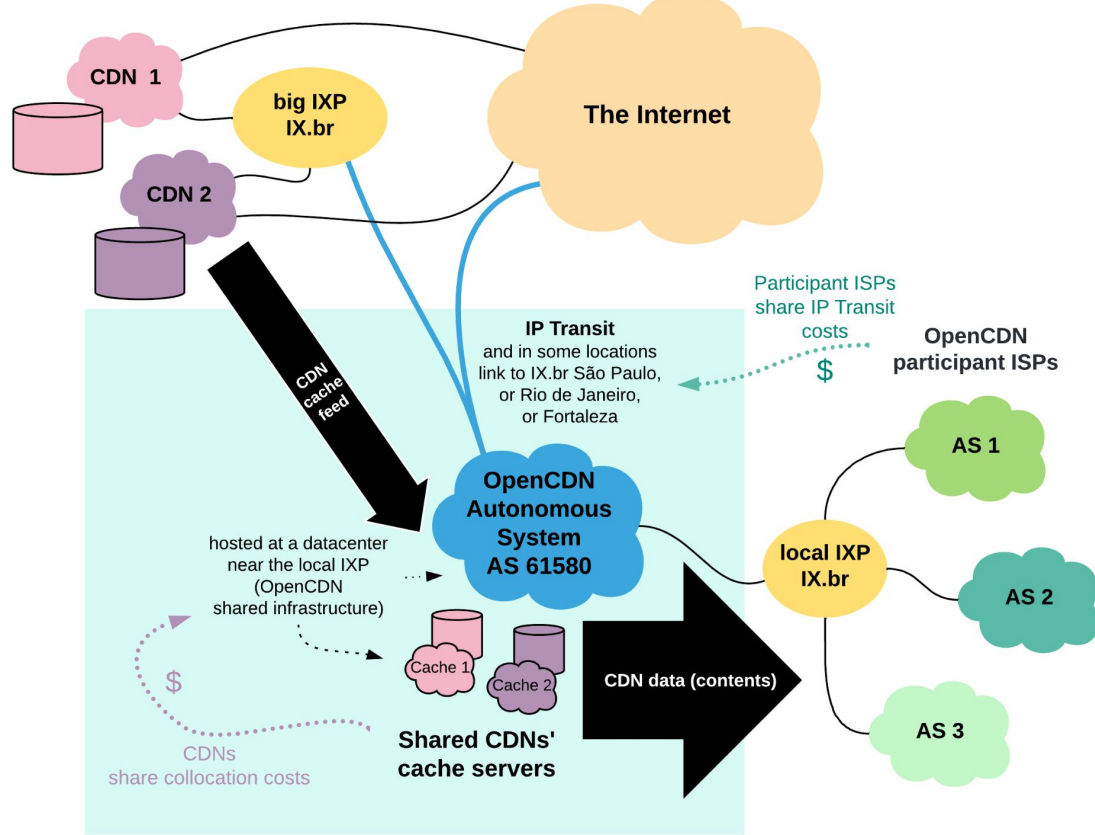

OpenCDN concept