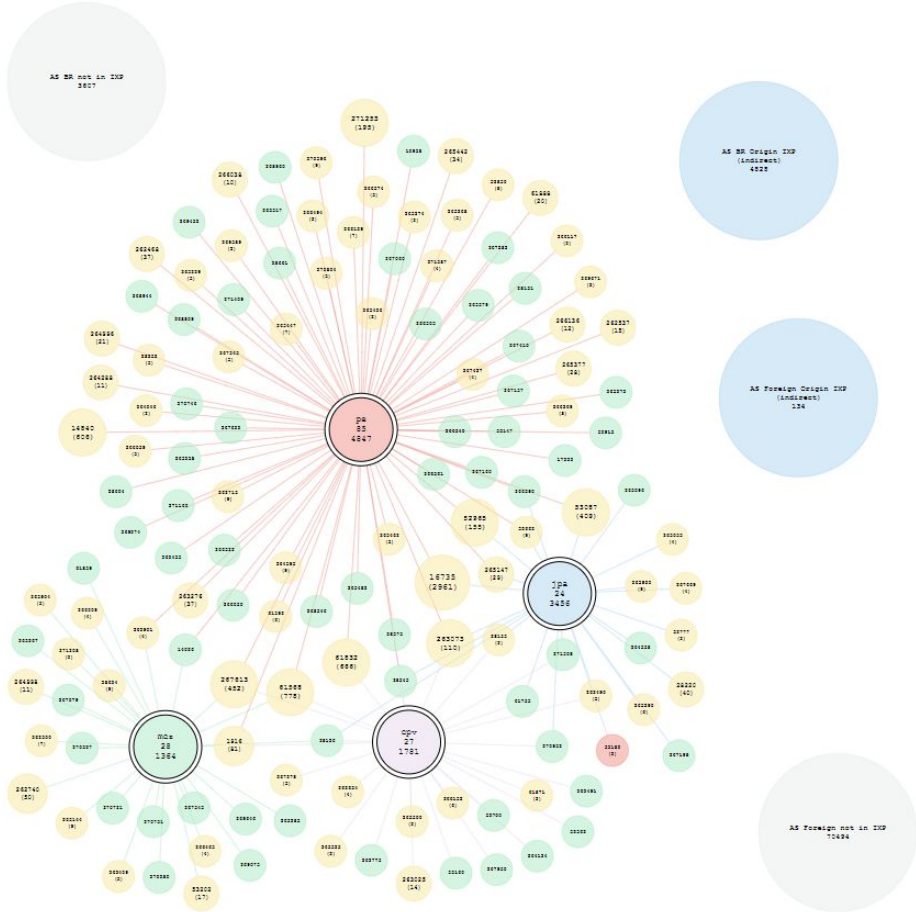

The background of the entire image is a dark gray circuit board pattern with white lines representing traces and components. A central horizontal band is a lighter gray gradient.

nic.br

Brazilian Network
Information Center

egi.br

Brazilian Internet
Steering Committee

registro.br cert.br cetic.br ceptro.br ceweb.br ix.br

CGI.br members and former members
(only the current members have right to vote)

GENERAL ASSEMBLY

7 members elected by the General Assembly

IX.br (PE, PB, AL) e OpenCDN

Antonio Marcos Moreiras
moreiras@nic.br

nic.br

```
pe
pe: recife.pe 2022-07-29
pe: 85 AS are directly peering, of 2671 peering in all ix.br ixps directly
pe: ASNs stub: 37 not stub: 48
pe: 4847 AS are originating prefixes, of 37268 originating prefixes in all ix.br ixps
pe: 84 AS of 8569 active Brazilian AS are peering directly
pe: 4713 AS of 8569 active Brazilian AS are originating prefixes
pe: 0 AS of 70629 global active foreign AS are peering directly
pe: 132 AS of 70629 global active foreign AS are originating prefixes
-----
-----
pe: ASNs active below 80km distance: 268
pe: ASNs active below 80km distance directly peering: 53
pe: ASNs active below 80km distance originating prefixes: 256
```

cpv
cpv: campinagrande.pb 2022-07-29
cpv: 27 AS are directly peering, of 2671 peering in all ix.br ixps directly
cpv: ASNs stub: 12 not stub: 15
cpv: 1781 AS are originating prefixes, of 37268 originating prefixes in all ix.br ixps
cpv: 26 AS of 8569 active Brazilian AS are peering directly
cpv: 1775 AS of 8569 active Brazilian AS are originating prefixes
cpv: 0 AS of 70629 global active foreign AS are peering directly
cpv: 5 AS of 70629 global active foreign AS are originating prefixes