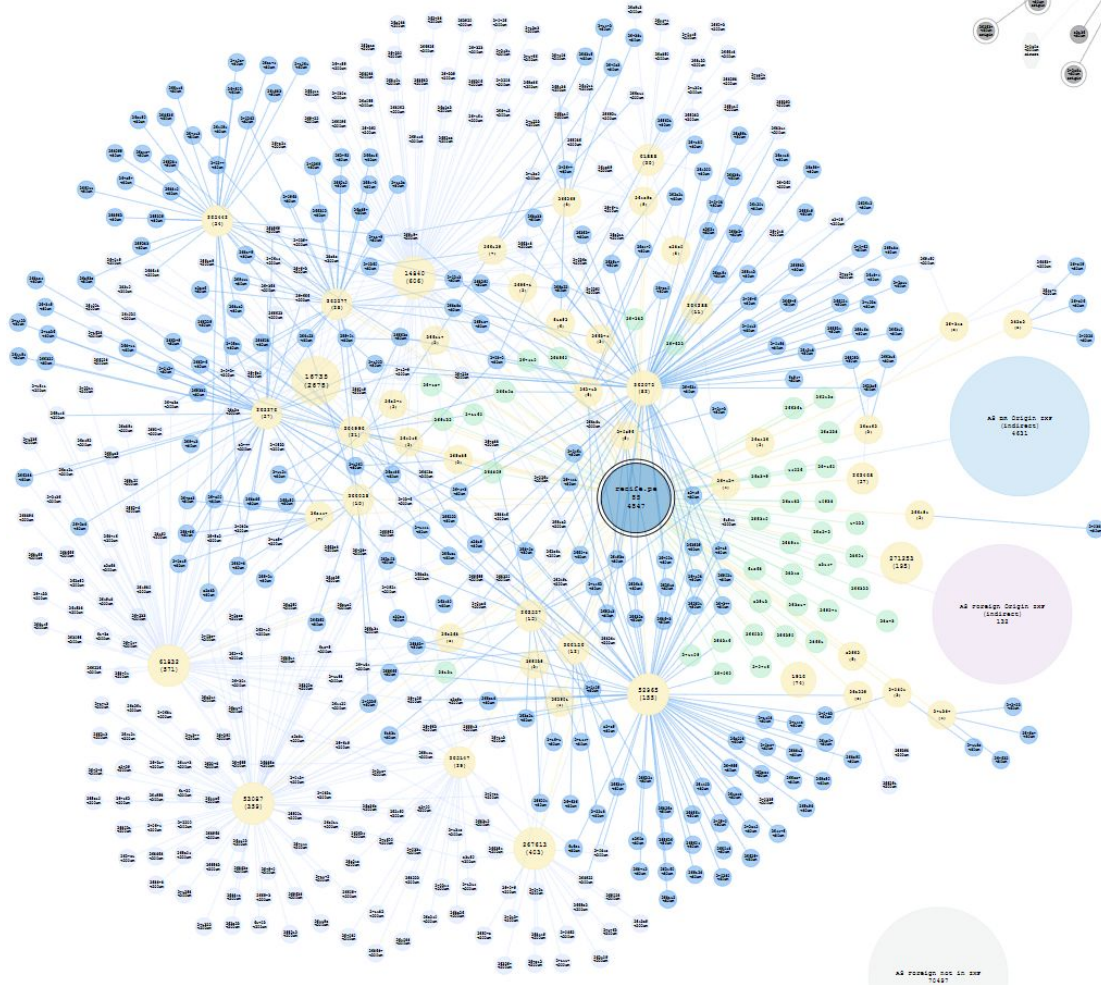

The background of the entire image is a dark gray circuit board pattern with white lines representing traces and components. A central horizontal band is a lighter gray gradient.

nic.br

Brazilian Network
Information Center

egi.br

Brazilian Internet
Steering Committee

registro.br cert.br cetic.br ceptro.br ceweb.br ix.br

CGI.br members and former members
(only the current members have right to vote)

GENERAL ASSEMBLY

7 members elected by the General Assembly

IX.br (PE, PB, AL) e OpenCDN

Antonio Marcos Moreiras
moreiras@nic.br

nic.br

```
pe
pe: recife.pe 2022-07-29
pe: 85 AS are directly peering, of 2671 peering in all ix.br ixps directly
pe: ASNs stub: 37 not stub: 48
pe: 4847 AS are originating prefixes, of 37268 originating prefixes in all ix.br ixps
pe: 84 AS of 8569 active Brazilian AS are peering directly
pe: 4713 AS of 8569 active Brazilian AS are originating prefixes
pe: 0 AS of 70629 global active foreign AS are peering directly
pe: 132 AS of 70629 global active foreign AS are originating prefixes
-----
-----
pe: ASNs active below 80km distance: 268
pe: ASNs active below 80km distance directly peering: 53
pe: ASNs active below 80km distance originating prefixes: 256
```

cpv
cpv: campinagrande.pb 2022-07-29
cpv: 27 AS are directly peering, of 2671 peering in all ix.br ixps directly
cpv: ASNs stub: 12 not stub: 15
cpv: 1781 AS are originating prefixes, of 37268 originating prefixes in all ix.br ixps
cpv: 26 AS of 8569 active Brazilian AS are peering directly
cpv: 1775 AS of 8569 active Brazilian AS are originating prefixes
cpv: 0 AS of 70629 global active foreign AS are peering directly
cpv: 5 AS of 70629 global active foreign AS are originating prefixes